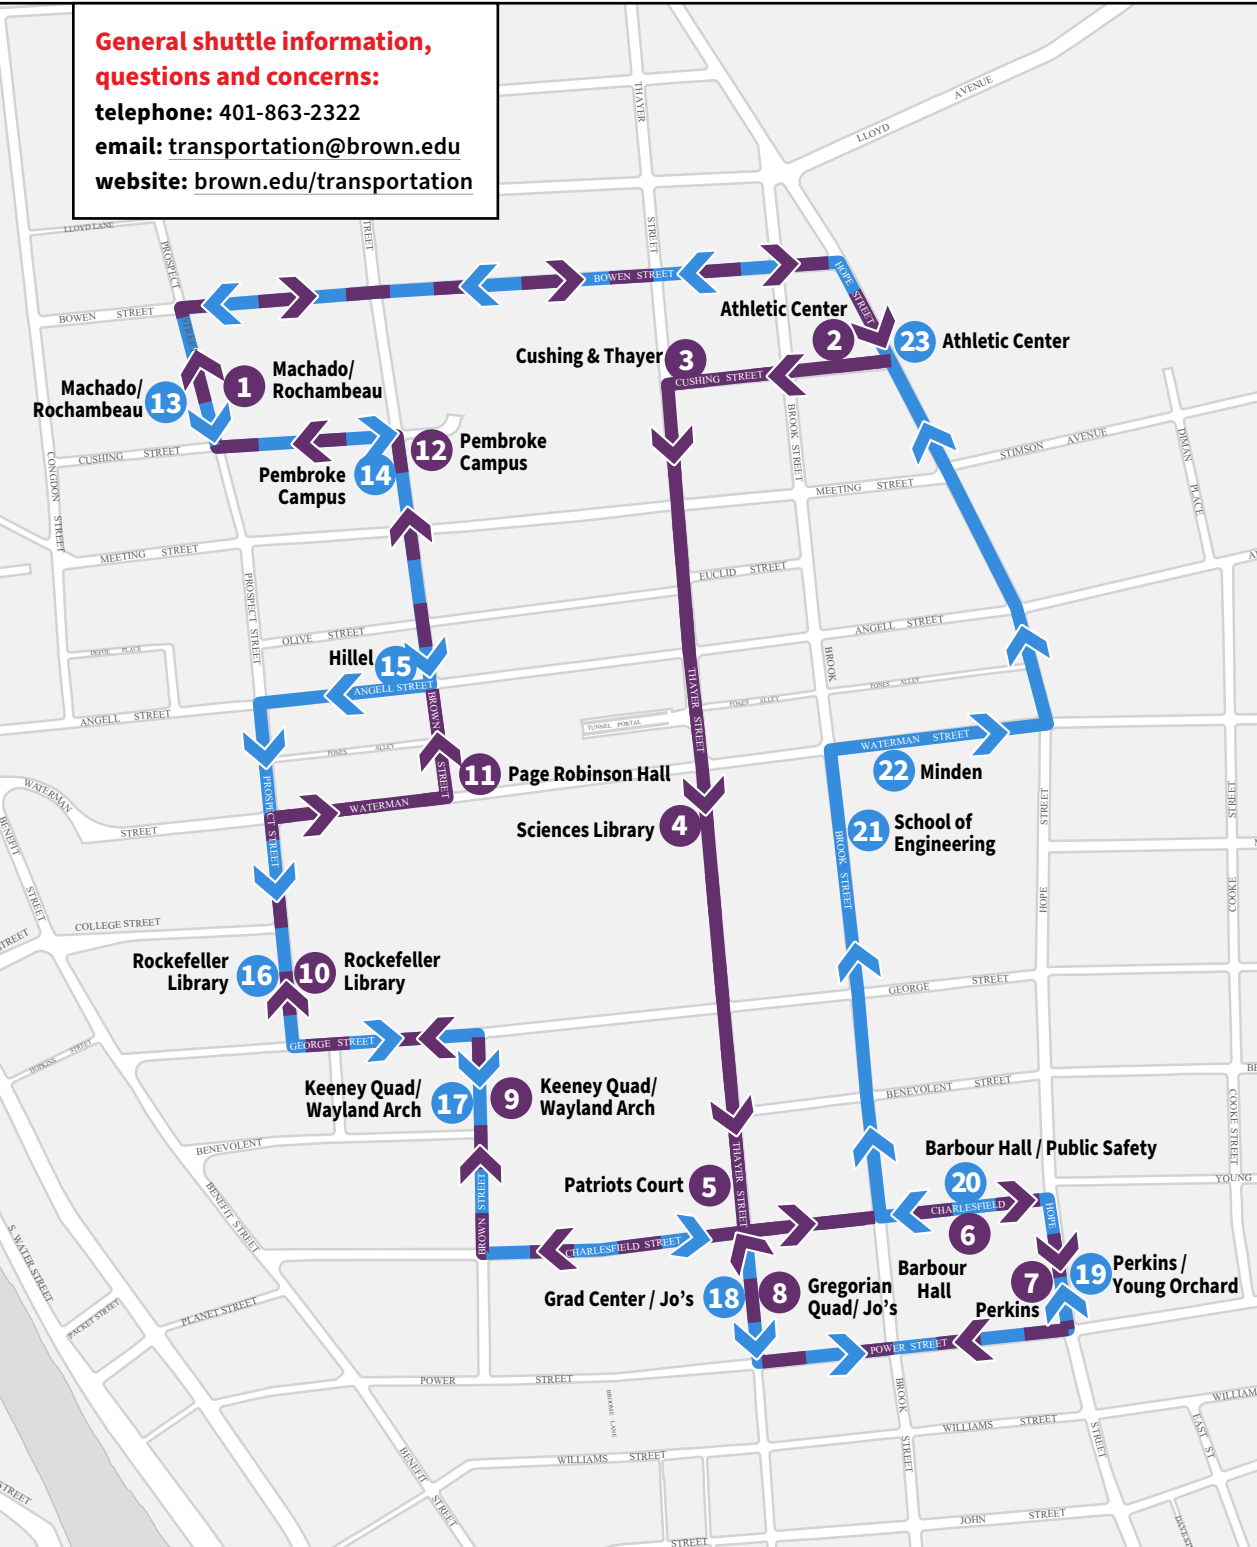

Evening Shuttle

Operates from

Sun–Wed 7:00 p.m. to 2:00 a.m. DST

Thur–Sat 7:00 p.m. to 3:00 a.m.

Sun–Wed 5:00 p.m. to 2:00 a.m. EST

Thur–Sat 5:00 p.m. to 3:00 a.m..

BUS

BROWN UNIVERSITY SHUTTLE

General shuttle information, questions and concerns:

telephone: 401-863-2322

email: transportation@brown.edu

website: brown.edu/transportation

Clockwise

1. Machado / Rochambeau
2. Athletic Center
3. Cushing & Thayer
4. Sciences Library
5. Patriots Court
6. Barbour Hall / Public Safety
7. Perkins / Young Orchard
8. Gregorian Quad / Jo's
9. Keeney Quad / Wayland Arch
10. Rockefeller Library
11. Page Robinson Hall
12. Pembroke Campus

Counterclockwise

13. Machado / Rochambeau
14. Pembroke Campus
15. Hillel
16. Rockefeller Library
17. Keeney Quad / Wayland Arch
18. Grad Center / Jo's
19. Perkins / Young Orchard
20. Barbour Hall / Public Safety
21. School of Engineering
22. Minden Hall
23. Athletic Center

Scan to Download
Passio GO

Track the BUS Live!

Download the Passio GO App

Or visit Brownshuttle.com